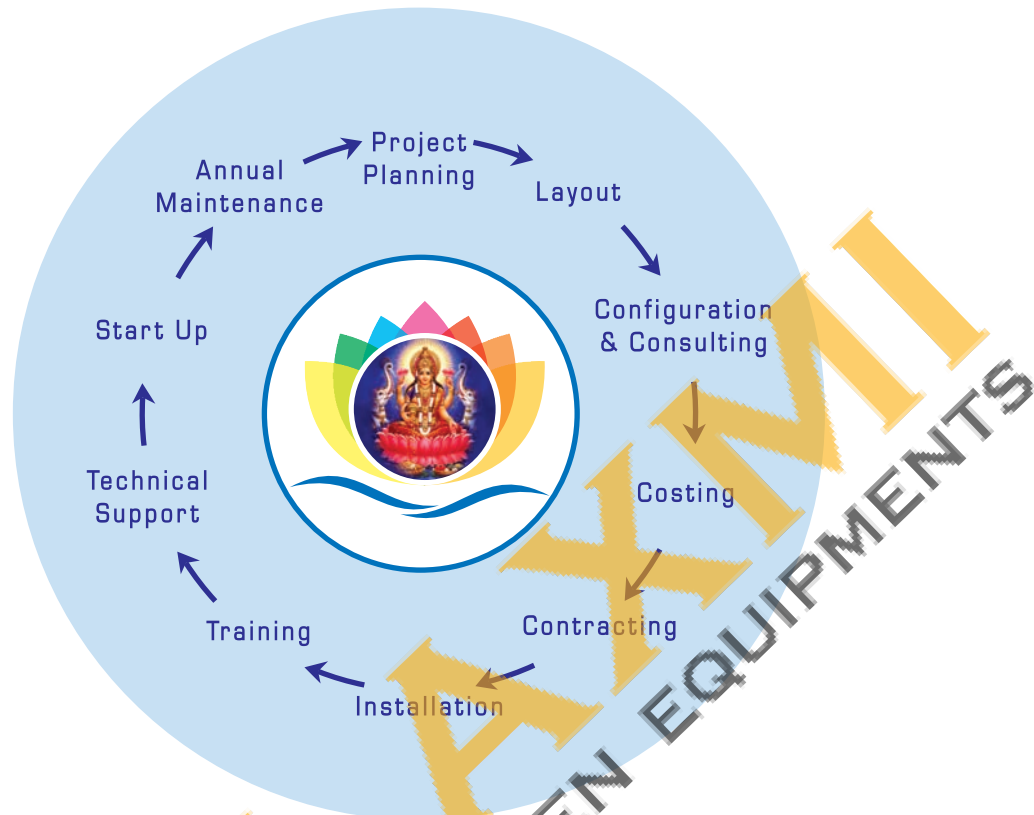

WE WORK AS CONSULTANT

Note : Consulting charges applicable (including Civil, Interior, Architect Charges).

WE ARE TELLER MADE

Commercial kitchen equipments for hotels, restaurants, industrial kitchen, canteens, hospitals, shopping malls, bakery, households.

We have all the equipments which make your kitchen stylish.

KNOW ABOUT US

We are pleased to introduce ourselves as one of the leading Kitchen equipments suppliers.

We are registered firm under the CST, MVAT Act. & also ISO 9001.

We have our own manufacturing unit and we make all kind of kitchen equipments as well as office requirements in SS & MS metal. Our products are highly quality controlled and met with customer's esteem expectations. We offer after - sales service to maintain the relation and fulfill customer's satisfaction. We list below few of our valuable clients which will help you to have a thorough business view about us. We also undertake gas-pipeline installation & maintenance work.

We herewith enclose a brochure which will manifest our vast range of products.